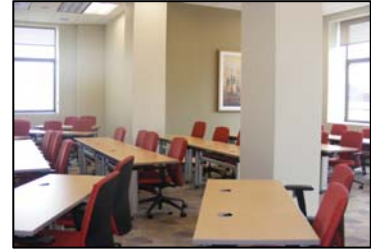

### ROOM:

TRAINING ROOM

SIZE: 9ft. x 7ft. - Alcove Area (*by Stock Room Exit*)  
17ft x 12ft. - Main Area

CAPACITY: Classroom seating - 36  
Theater style seating - 60  
Standing Only - 100

USE: Product PPT Presentations  
Educational Programs  
Product Demo's  
Speaking Engagements

- Product PPT Presentations
- Conference Room meetings
- Focus Group Gatherings

**FEATURES:**

- 1 Private meeting area.
- 2 Atrium glass windows reaching to 26th Floor (*shades may be drawn*)
- 3 Fully Equipped with Audio and Visual requirements for presentations.
- 4 Outside conferencing phone available for use.

**25th Floor Plan - RECEPTION AREA**

- ROOM:** RECEPTION AREA
- SIZE:** 42ft x 13ft. - Main Area  
34.5ft x 12ft. - Side Area
- CAPACITY:** Standing - 200+
- USE:** Evening Receptions  
Meet and Greet Gatherings
- FEATURES:**
- 1 Great social setting.
  - 2 Atrium glass windows reaching to 26th Floor.
  - 3 Scenic Skyline views of Manhattan (*Including Empire State Building*)
  - 4 Surround Sound music available (*may bring your own soundtracks*).

- FEATURES:**
- 1 Fully equipped with audio & visual capabilities (*microphones available*)
  - 2 Acuity Brands Lighting Product Display PODS available for Demo's.
  - 3 Scenic Skyline views of Manhattan (*Including Empire State Building*)