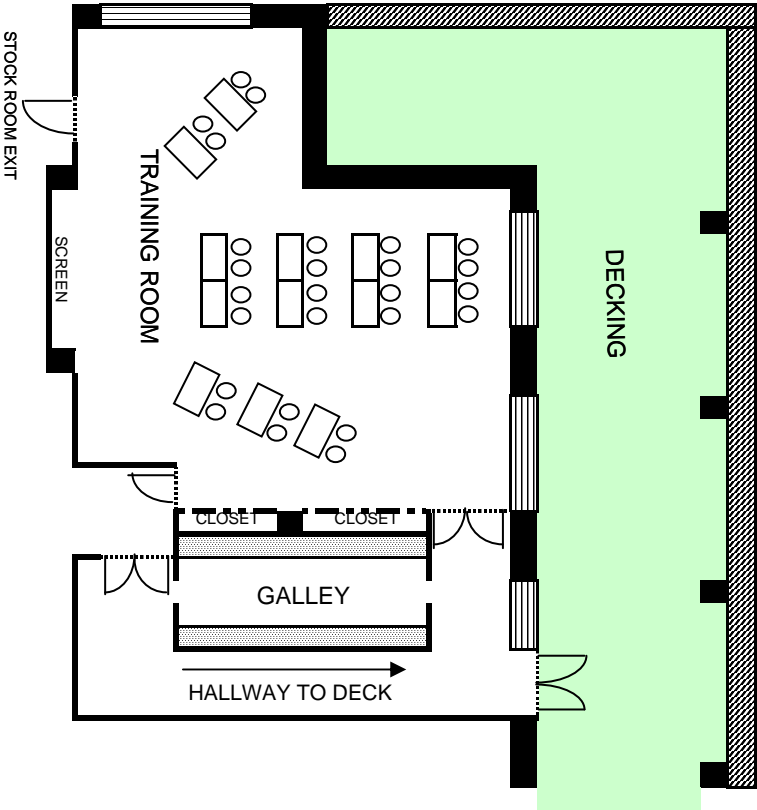

## 24th Floor Plan

### ROOM:

TRAINING ROOM

SIZE: 9ft. x 7ft. - Alcove Area (*by Stock Room Exit*)  
17ft x 12ft. - Main Area

CAPACITY: Classroom seating - 36  
Theater style seating - 60  
Standing Only - 100

USE: Product PPT Presentations  
Educational Programs  
Product Demo's  
Speaking Engagements

# 24th Floor Deck

View from Deck

34th STREET

- SPACE: OUTSIDE DECK
- SIZE: 8ft. x 6ft. - Alcove Area  
32ft x 7ft. - Main Area
- CAPACITY: 150+ (no seating)
- USE: Outdoor Evening or Day Parties  
Outdoor Product display and demo space.
- FEATURES:
  - 1 Scenic views of NYC Skyline, Including Clear view of Empire State Building.
  - 2 Decking wraps around floor (*not shown on floor plan, but included by photo*)
  - 3 Easy access to Training Room.

**25th Floor Plan - RECEPTION AREA**

- ROOM:** RECEPTION AREA
- SIZE:** 42ft x 13ft. - Main Area  
34.5ft x 12ft. - Side Area
- CAPACITY:** Standing - 200+
- USE:** Evening Receptions  
Meet and Greet Gatherings
- FEATURES:**
- 1 Great social setting.
  - 2 Atrium glass windows reaching to 26th Floor.
  - 3 Scenic Skyline views of Manhattan (*Including Empire State Building*)
  - 4 Surround Sound music available (*may bring your own soundtracks*).