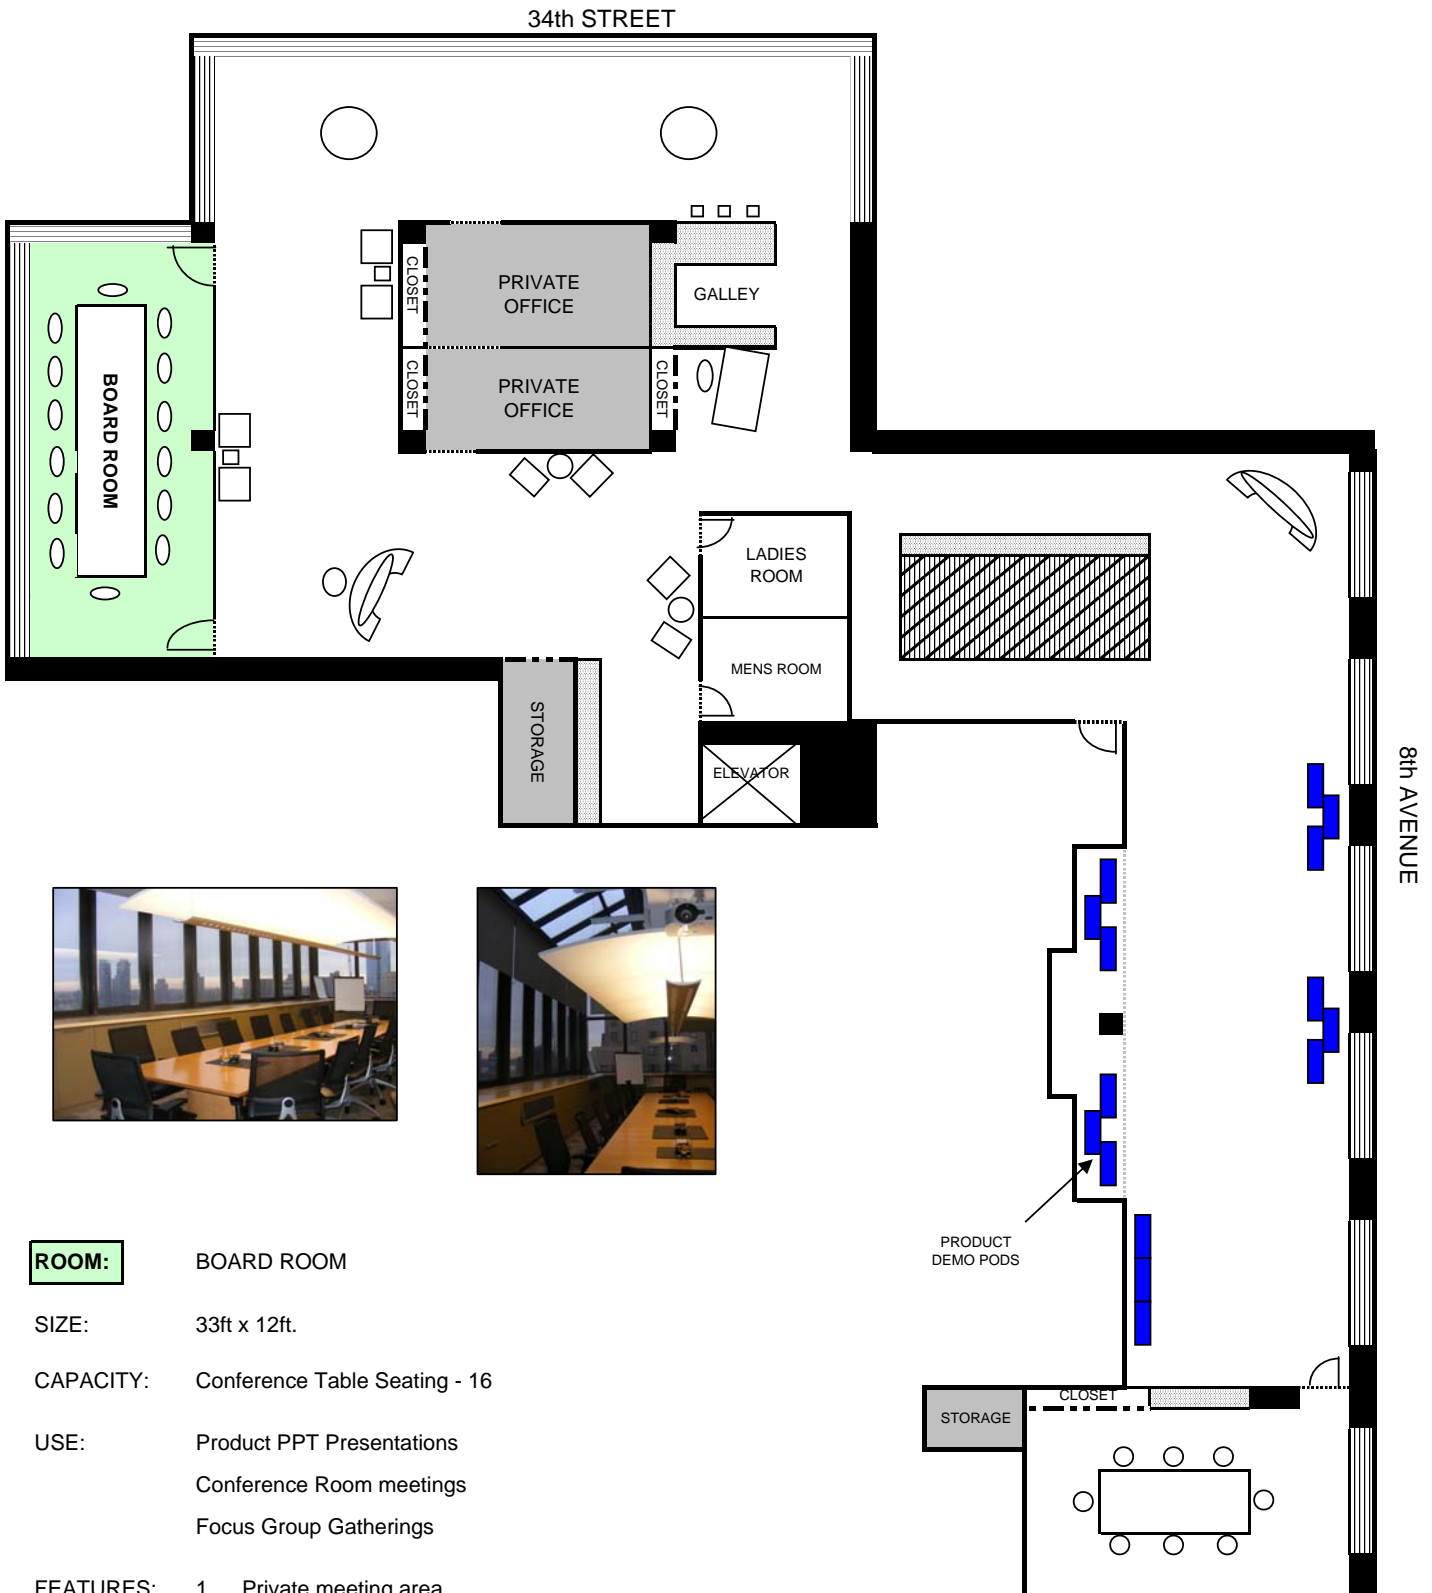

### ROOM:

TRAINING ROOM

SIZE: 9ft. x 7ft. - Alcove Area (*by Stock Room Exit*)  
17ft x 12ft. - Main Area

CAPACITY: Classroom seating - 36  
Theater style seating - 60  
Standing Only - 100

USE: Product PPT Presentations  
Educational Programs  
Product Demo's  
Speaking Engagements

# 24th Floor Deck

View from Deck

34th STREET

- SPACE: OUTSIDE DECK
- SIZE: 8ft. x 6ft. - Alcove Area  
32ft x 7ft. - Main Area
- CAPACITY: 150+ (no seating)
- USE: Outdoor Evening or Day Parties  
Outdoor Product display and demo space.
- FEATURES:
  - 1 Scenic views of NYC Skyline, Including Clear view of Empire State Building.
  - 2 Decking wraps around floor (*not shown on floor plan, but included by photo*)
  - 3 Easy access to Training Room.

25th Floor Plan - BOARD ROOM

**ROOM:**

BOARD ROOM

**SIZE:**

33ft x 12ft.

**CAPACITY:**

Conference Table Seating - 16

**USE:**

**25th Floor Plan - RECEPTION AREA**

- ROOM:** RECEPTION AREA
- SIZE:** 42ft x 13ft. - Main Area  
34.5ft x 12ft. - Side Area
- CAPACITY:** Standing - 200+
- USE:** Evening Receptions  
Meet and Greet Gatherings
- FEATURES:**
- 1 Great social setting.
  - 2 Atrium glass windows reaching to 26th Floor.
  - 3 Scenic Skyline views of Manhattan (*Including Empire State Building*)
  - 4 Surround Sound music available (*may bring your own soundtracks*).