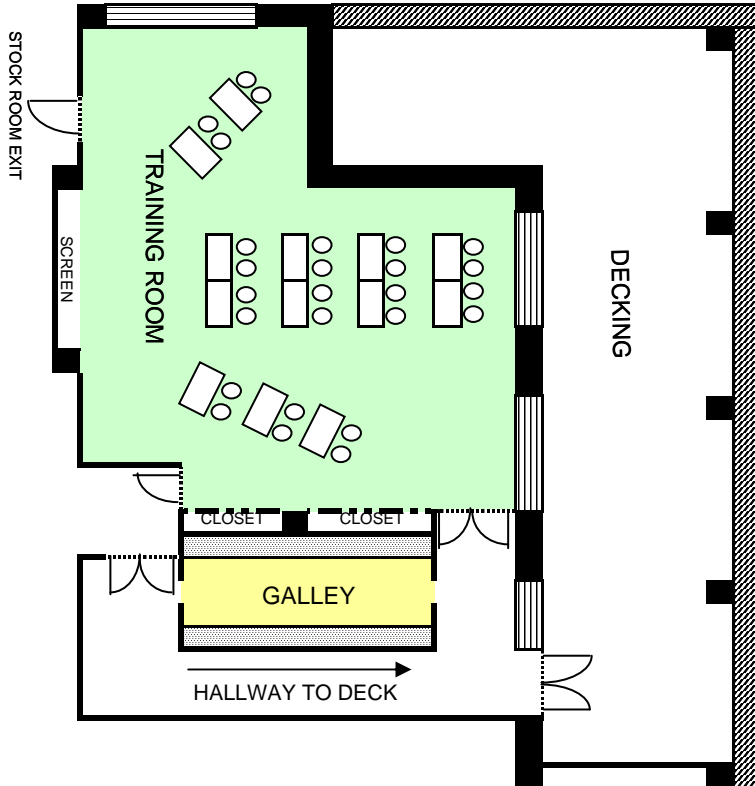

## 24th Floor Plan

### ROOM:

TRAINING ROOM

SIZE: 9ft. x 7ft. - Alcove Area (*by Stock Room Exit*)  
17ft x 12ft. - Main Area

CAPACITY: Classroom seating - 36  
Theater style seating - 60  
Standing Only - 100

USE: Product PPT Presentations  
Educational Programs  
Product Demo's  
Speaking Engagements

# 24th Floor Deck

View from Deck

34th STREET

- SPACE: OUTSIDE DECK
- SIZE: 8ft. x 6ft. - Alcove Area  
32ft x 7ft. - Main Area
- CAPACITY: 150+ (no seating)
- USE: Outdoor Evening or Day Parties  
Outdoor Product display and demo space.
- FEATURES:
  - 1 Scenic views of NYC Skyline, Including Clear view of Empire State Building.
  - 2 Decking wraps around floor (*not shown on floor plan, but included by photo*)
  - 3 Easy access to Training Room.

**25th Floor Plan - RECEPTION AREA**

- ROOM:** RECEPTION AREA
- SIZE:** 42ft x 13ft. - Main Area  
34.5ft x 12ft. - Side Area
- CAPACITY:** Standing - 200+
- USE:** Evening Receptions  
Meet and Greet Gatherings
- FEATURES:**
- 1 Great social setting.
  - 2 Atrium glass windows reaching to 26th Floor.
  - 3 Scenic Skyline views of Manhattan (*Including Empire State Building*)
  - 4 Surround Sound music available (*may bring your own soundtracks*).